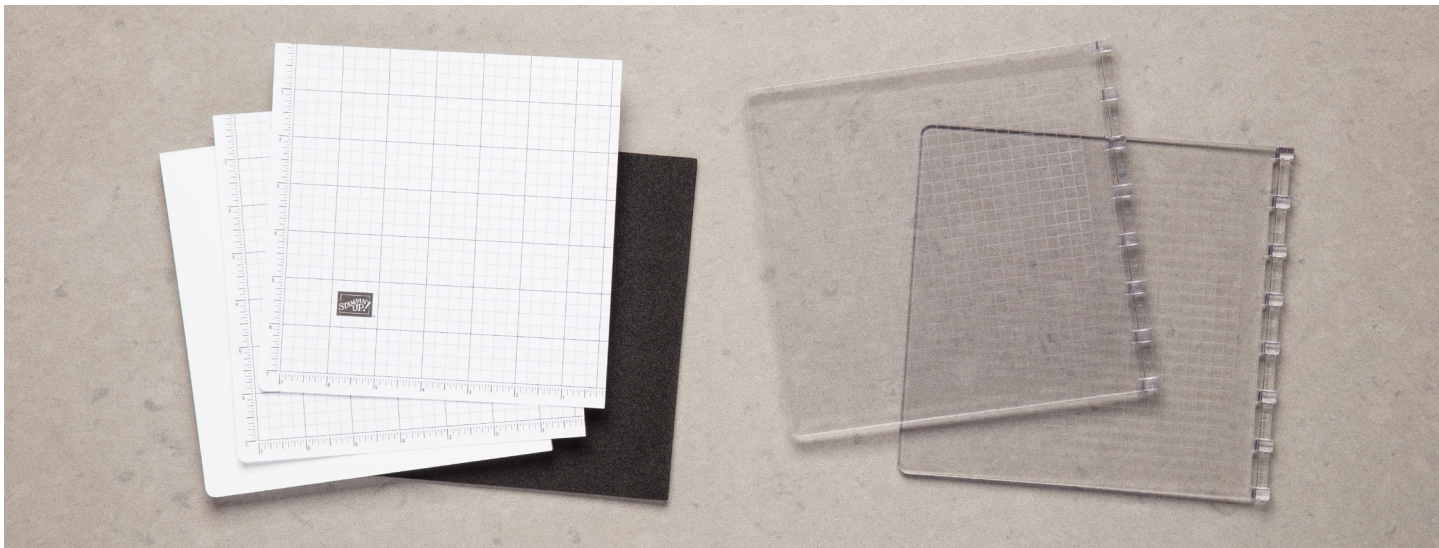

# STAMPARATUS® ACCESSORIES

The Stamparatus® (Item 146276, \$49.00) is the world's most innovative stamp placement tool—now with a supporting line of all-new accessories to keep you stamping smoothly!

## **SMALL GRID PAPER**

Grid paper perfectly sized to fit the Stamparatus®, for precision stamp alignment every time. (50 sheets)  
149621 **\$6.50**